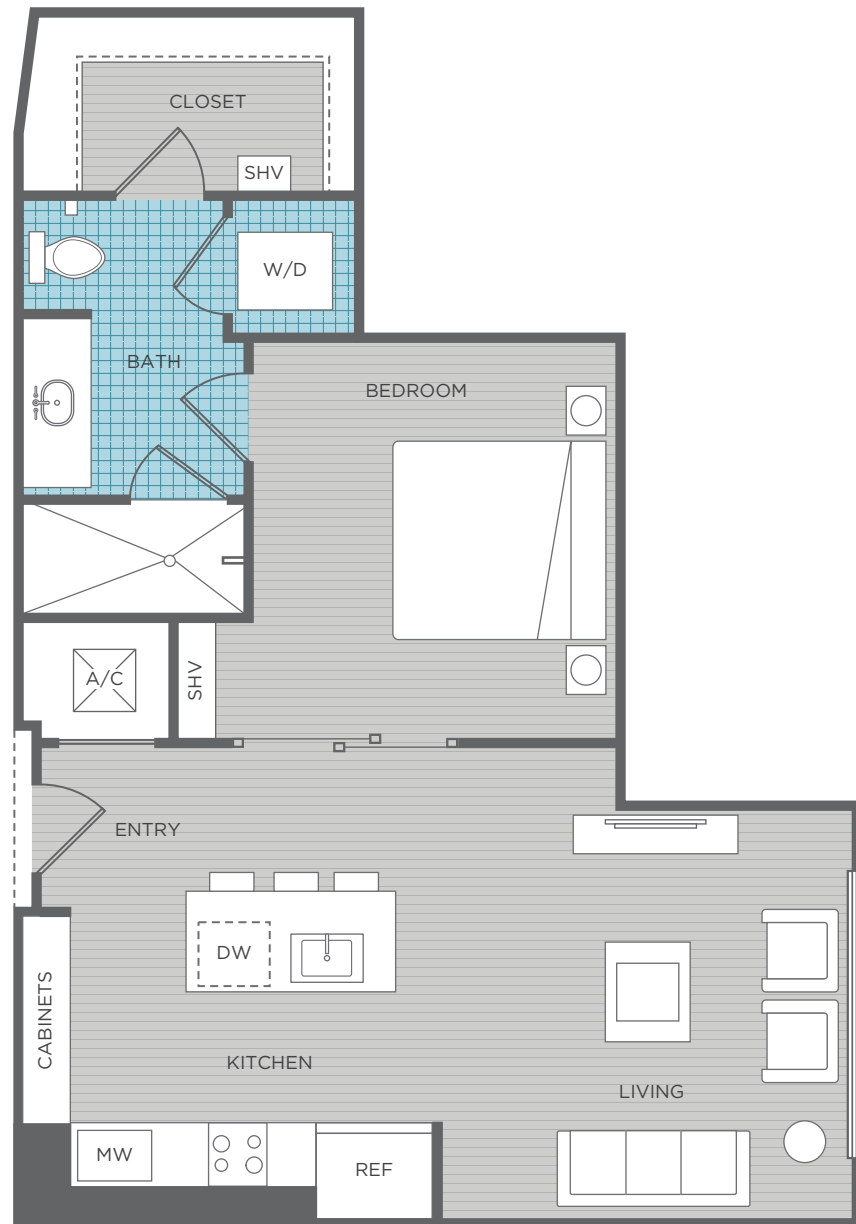

ST. A

FLOOR PLAN F

1 Bedroom - 1 Bath

Interior 707 SF

Balcony 0 SF

Total 707 SF

ST. ANDRIE

BUFFALO HEIGHTS